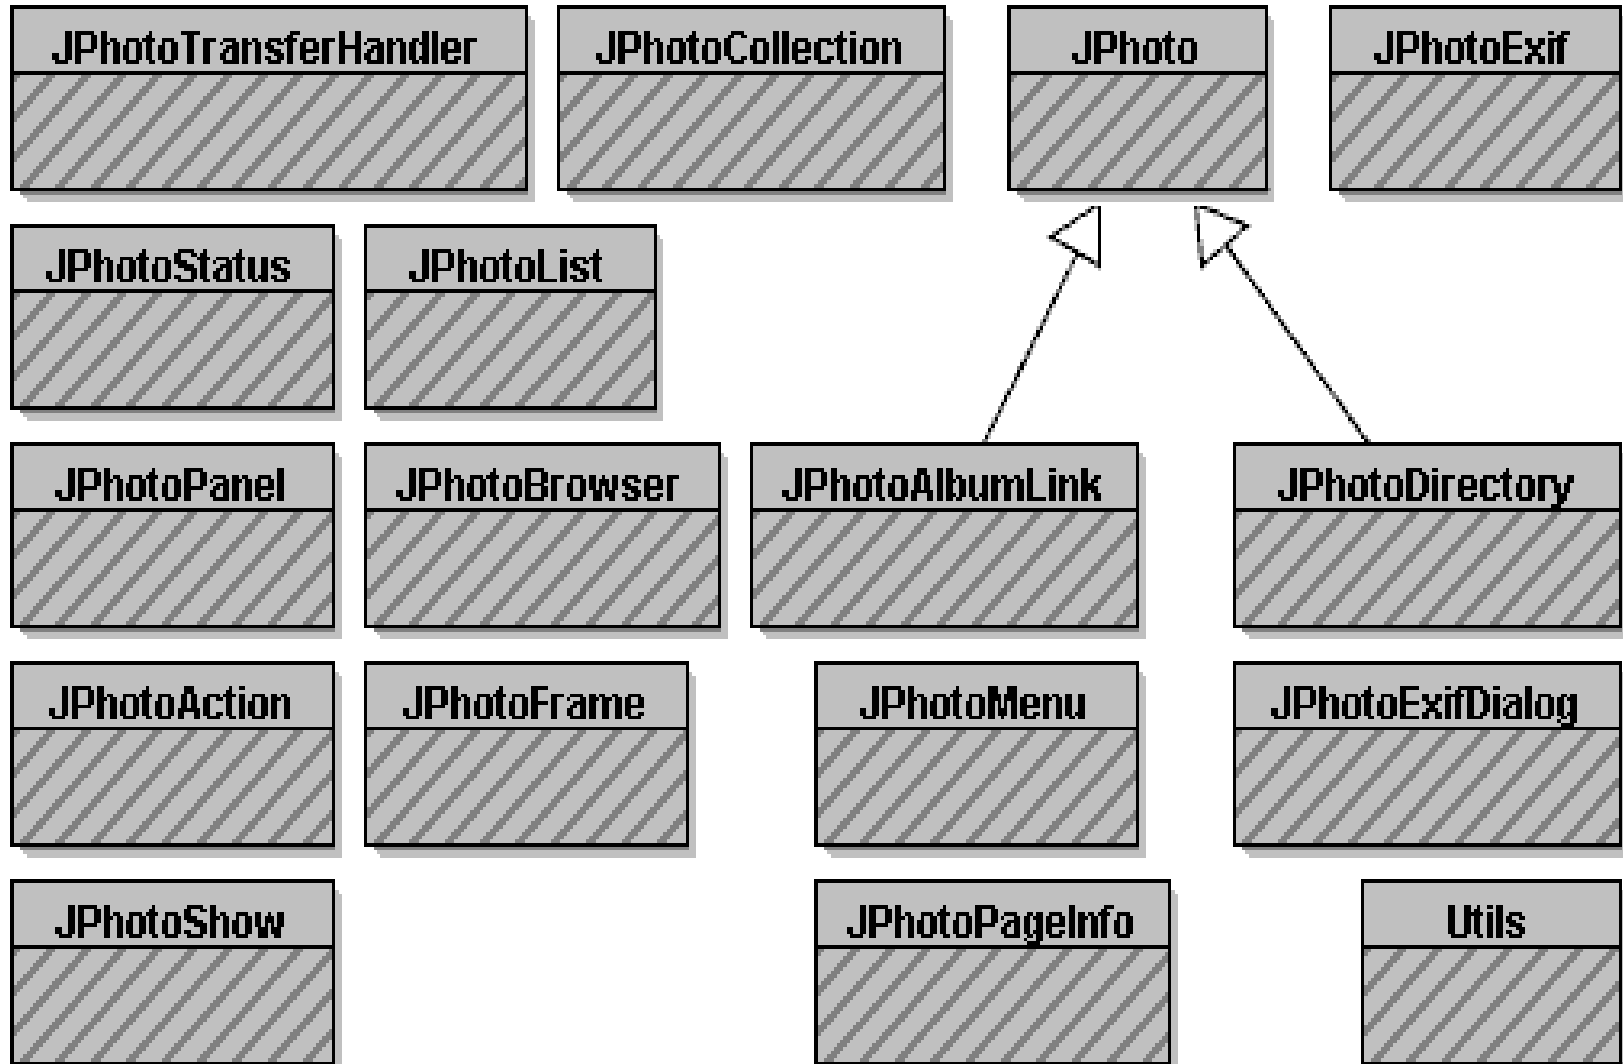

JPhotoAlbum

Design Presentation

Zbyněk Mužík

Directory structure

- *[lib] – jar files*
- *[pics] – icons*
- *[src]*
- *[templates] – XSLT templates*
- *jphotohelp.html – the only doc*
- *build.xml, todo, licence, ...*

Classes

Key Classes

- *JPhotoFrame* – main class, GUI, listener
- *JPhotoMenu* – menu
- *JPhoto* – container for single photo
- *JPhotoCollection* – container for the whole gallery
- *JPhotoPanel* – drawing photos on the screen

Key Classes - diagram

Changes

Changes

Screenshot

Thank You

Questions?