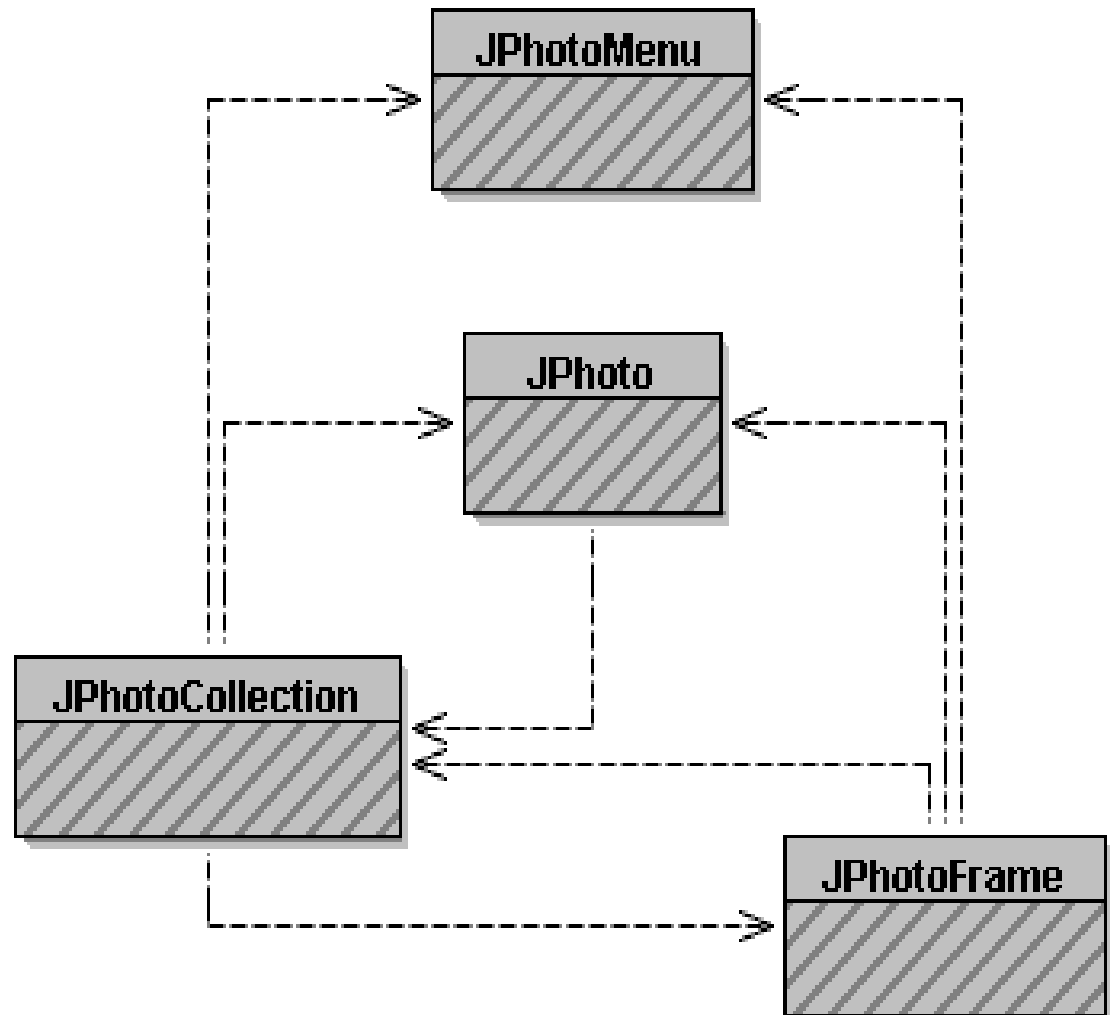

JPhotoAlbum

Design Presentation

Zbyněk Mužík

Directory structure

- *[lib] – jar files*
- *[pics] – icons*
- *[src]*
- *[templates] – XSLT templates*
- *jphotohelp.html – the only doc*
- *build.xml, todo, licence, ...*

Classes

Key Classes

- *JPhotoFrame* – main class, GUI, listener
- *JPhotoMenu* – menu
- *JPhoto* – container for single photo
- *JPhotoCollection* – container for the whole gallery
- *JPhotoPanel* – drawing photos on the screen

Key Classes - diagram

Changes

Changes

Screenshot

Thank You

Questions?